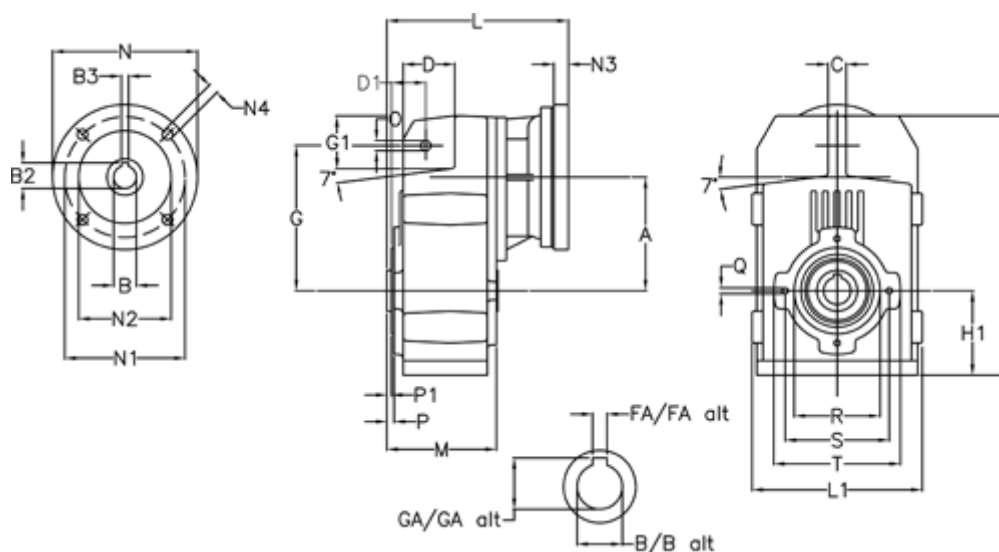

Article number: 29560404794245

Description: Shaft mounted gear
A412H40-47,9-P112B5

Measures

A = 175.75	FA = 12	M = 144.0	Q = M12x19
B = 40	G = 218	N = 250	R = 130
B1 = 28	G1 = 97.5	N1 = 215	S = 165
B2 = 31.3	GA = 43.0	N2 = 180	T = 200
B3 = 8	H = 389.0	N4 = M12x16	
C = 16	H1 = 116.0	O = 14	
D = 79.0	L = 275.5	P = 7.5	
D1 = 56.5	L1 = 242	P1 = 3.5	